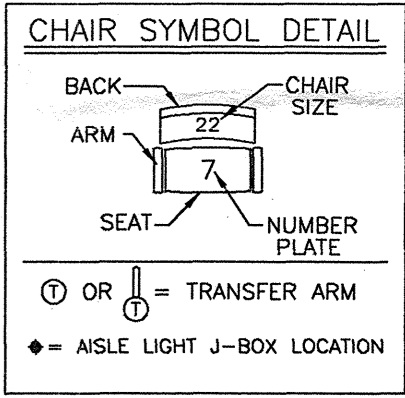

**BALCONY
CHAIR SUMMARY**

- 0 - 19" CHAIRS
- 164 - 20" "
- 132 - 21" "
- 20 - 22" "
- 316 - TOTAL CHAIRS

- 24- AISLE LIGHTS
- 24-CHAIRS ON BYE BASES

TBD SET UP ON SITE
(OR CURRENT LOCATION TO BE GIVEN)

2'-7"
(TYP)

5"
(TYP)