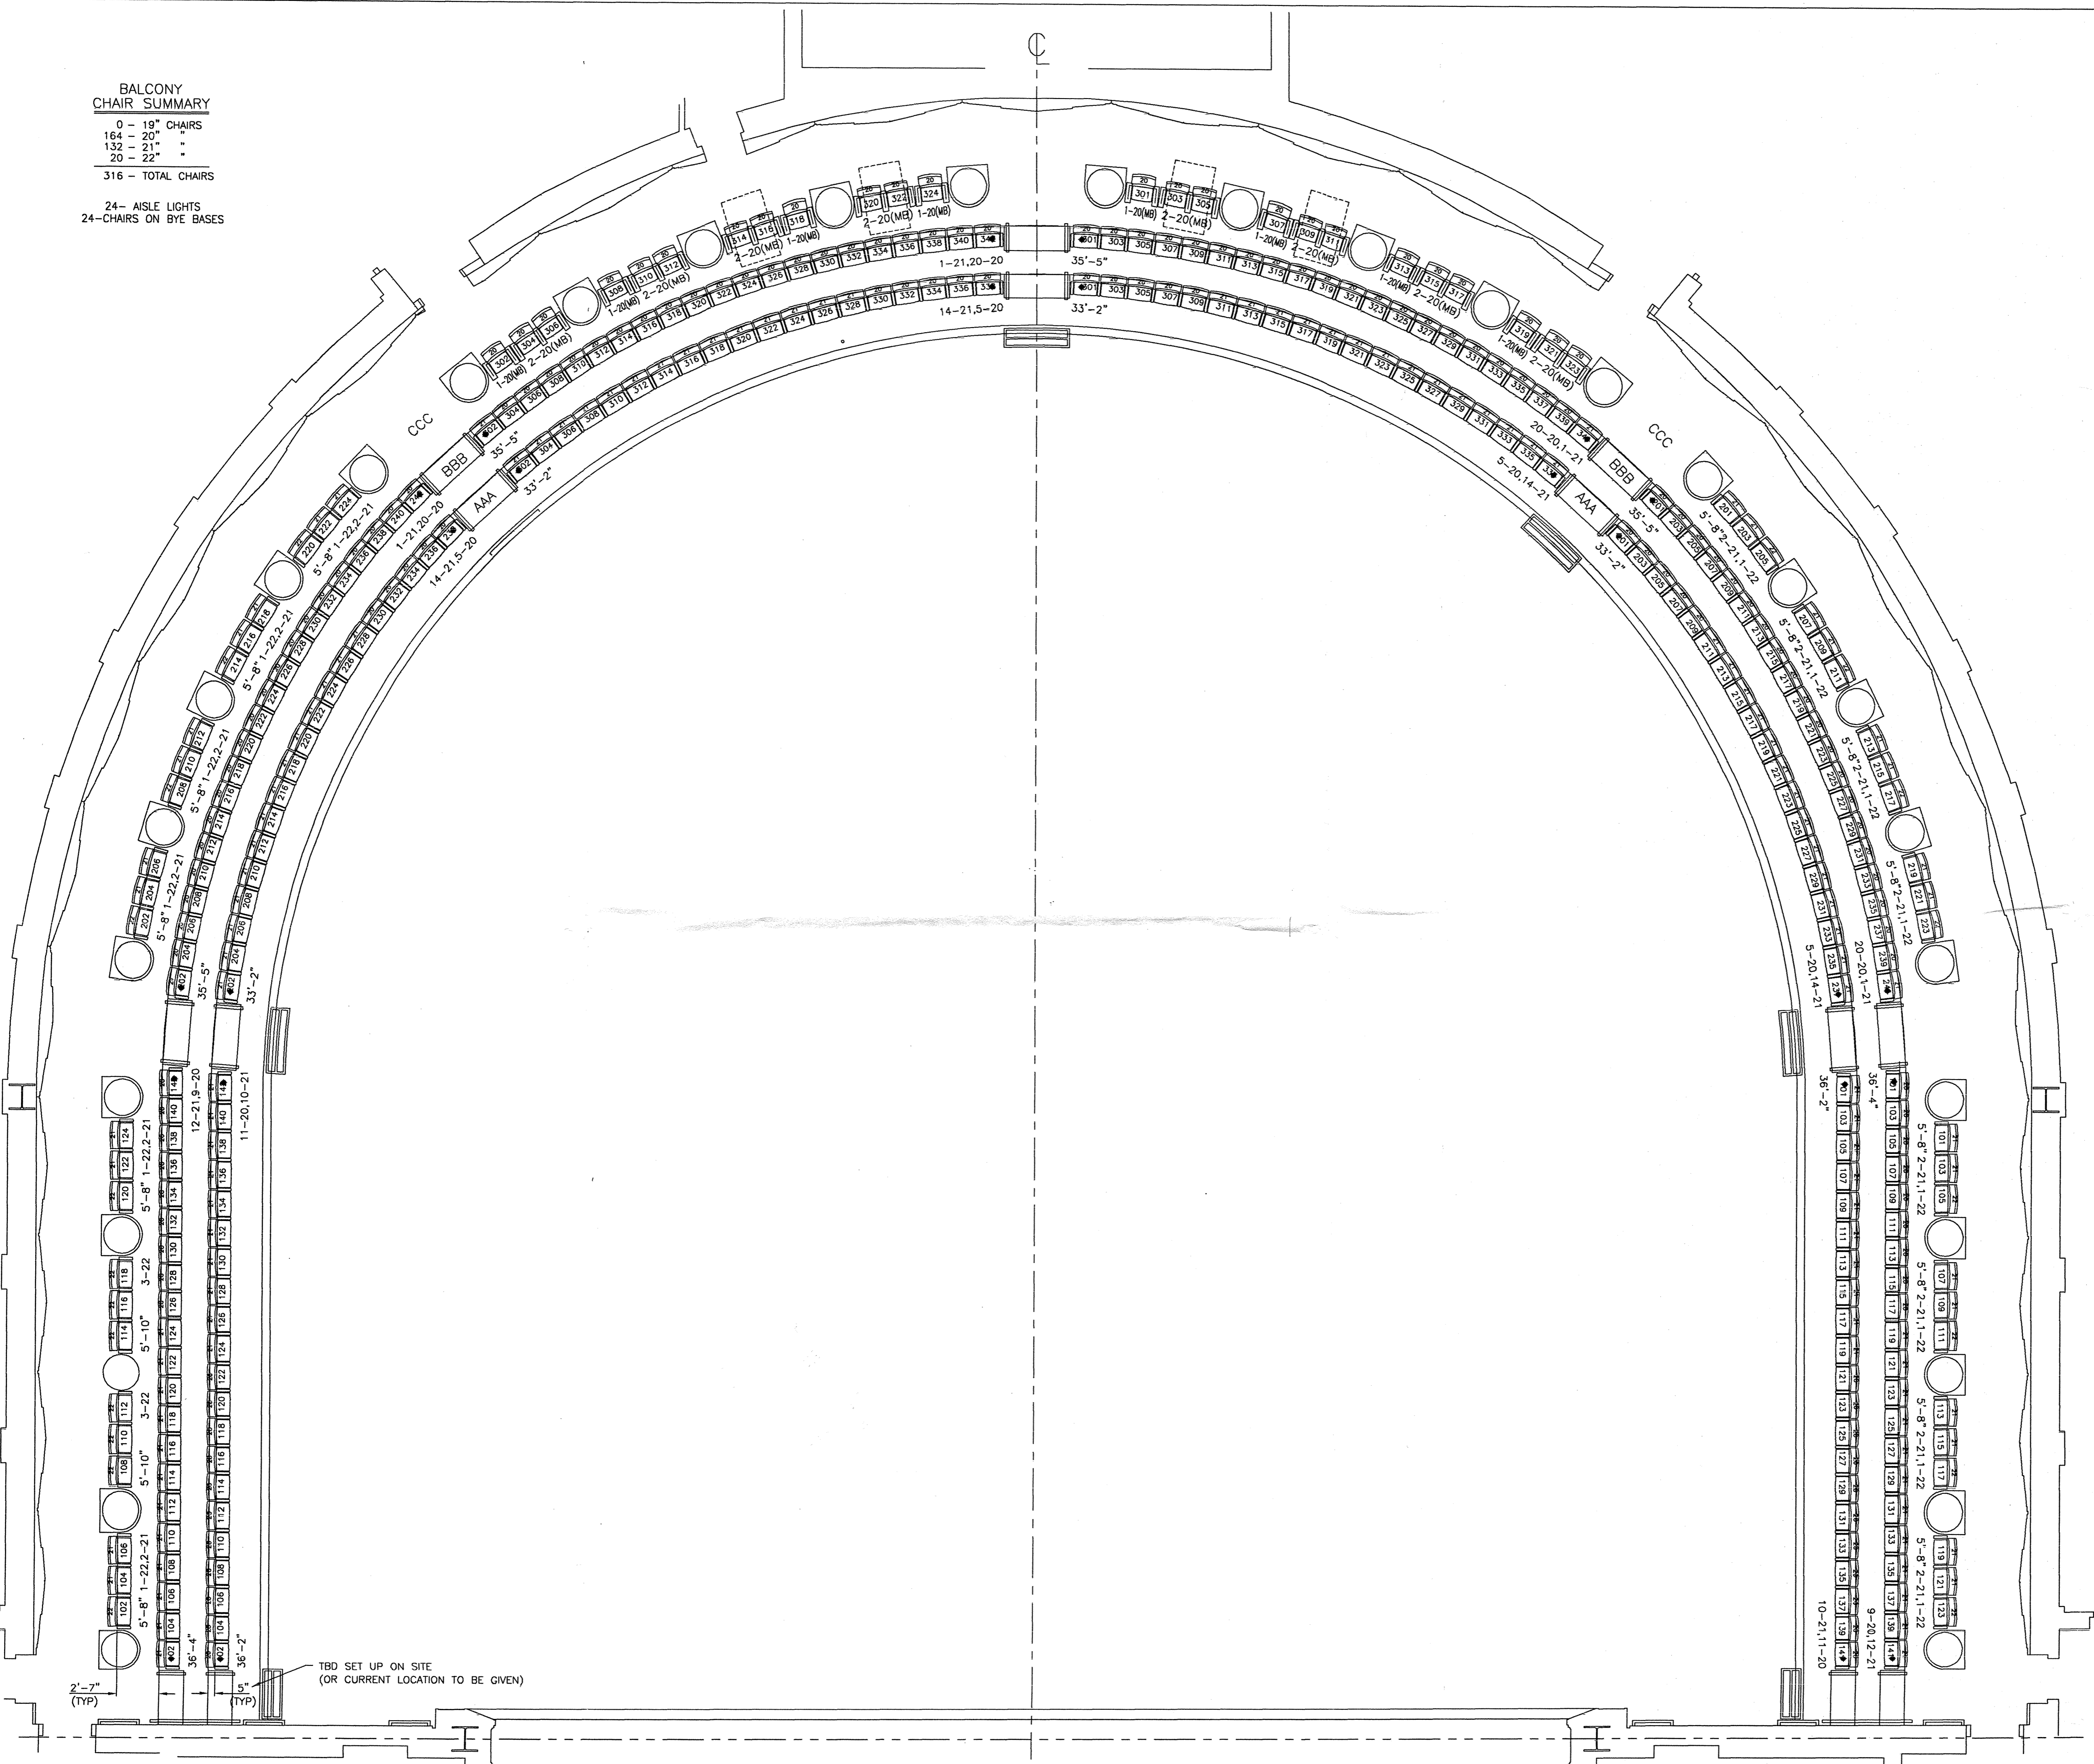

**BALCONY
CHAIR SUMMARY**

- 0 - 19" CHAIRS
- 164 - 20" "
- 132 - 21" "
- 20 - 22" "
- 316 - TOTAL CHAIRS

- 24- AISLE LIGHTS
- 24-CHAIRS ON BYE BASES

TBD SET UP ON SITE
(OR CURRENT LOCATION TO BE GIVEN)

2'-7"
(TYP)

5"
(TYP)